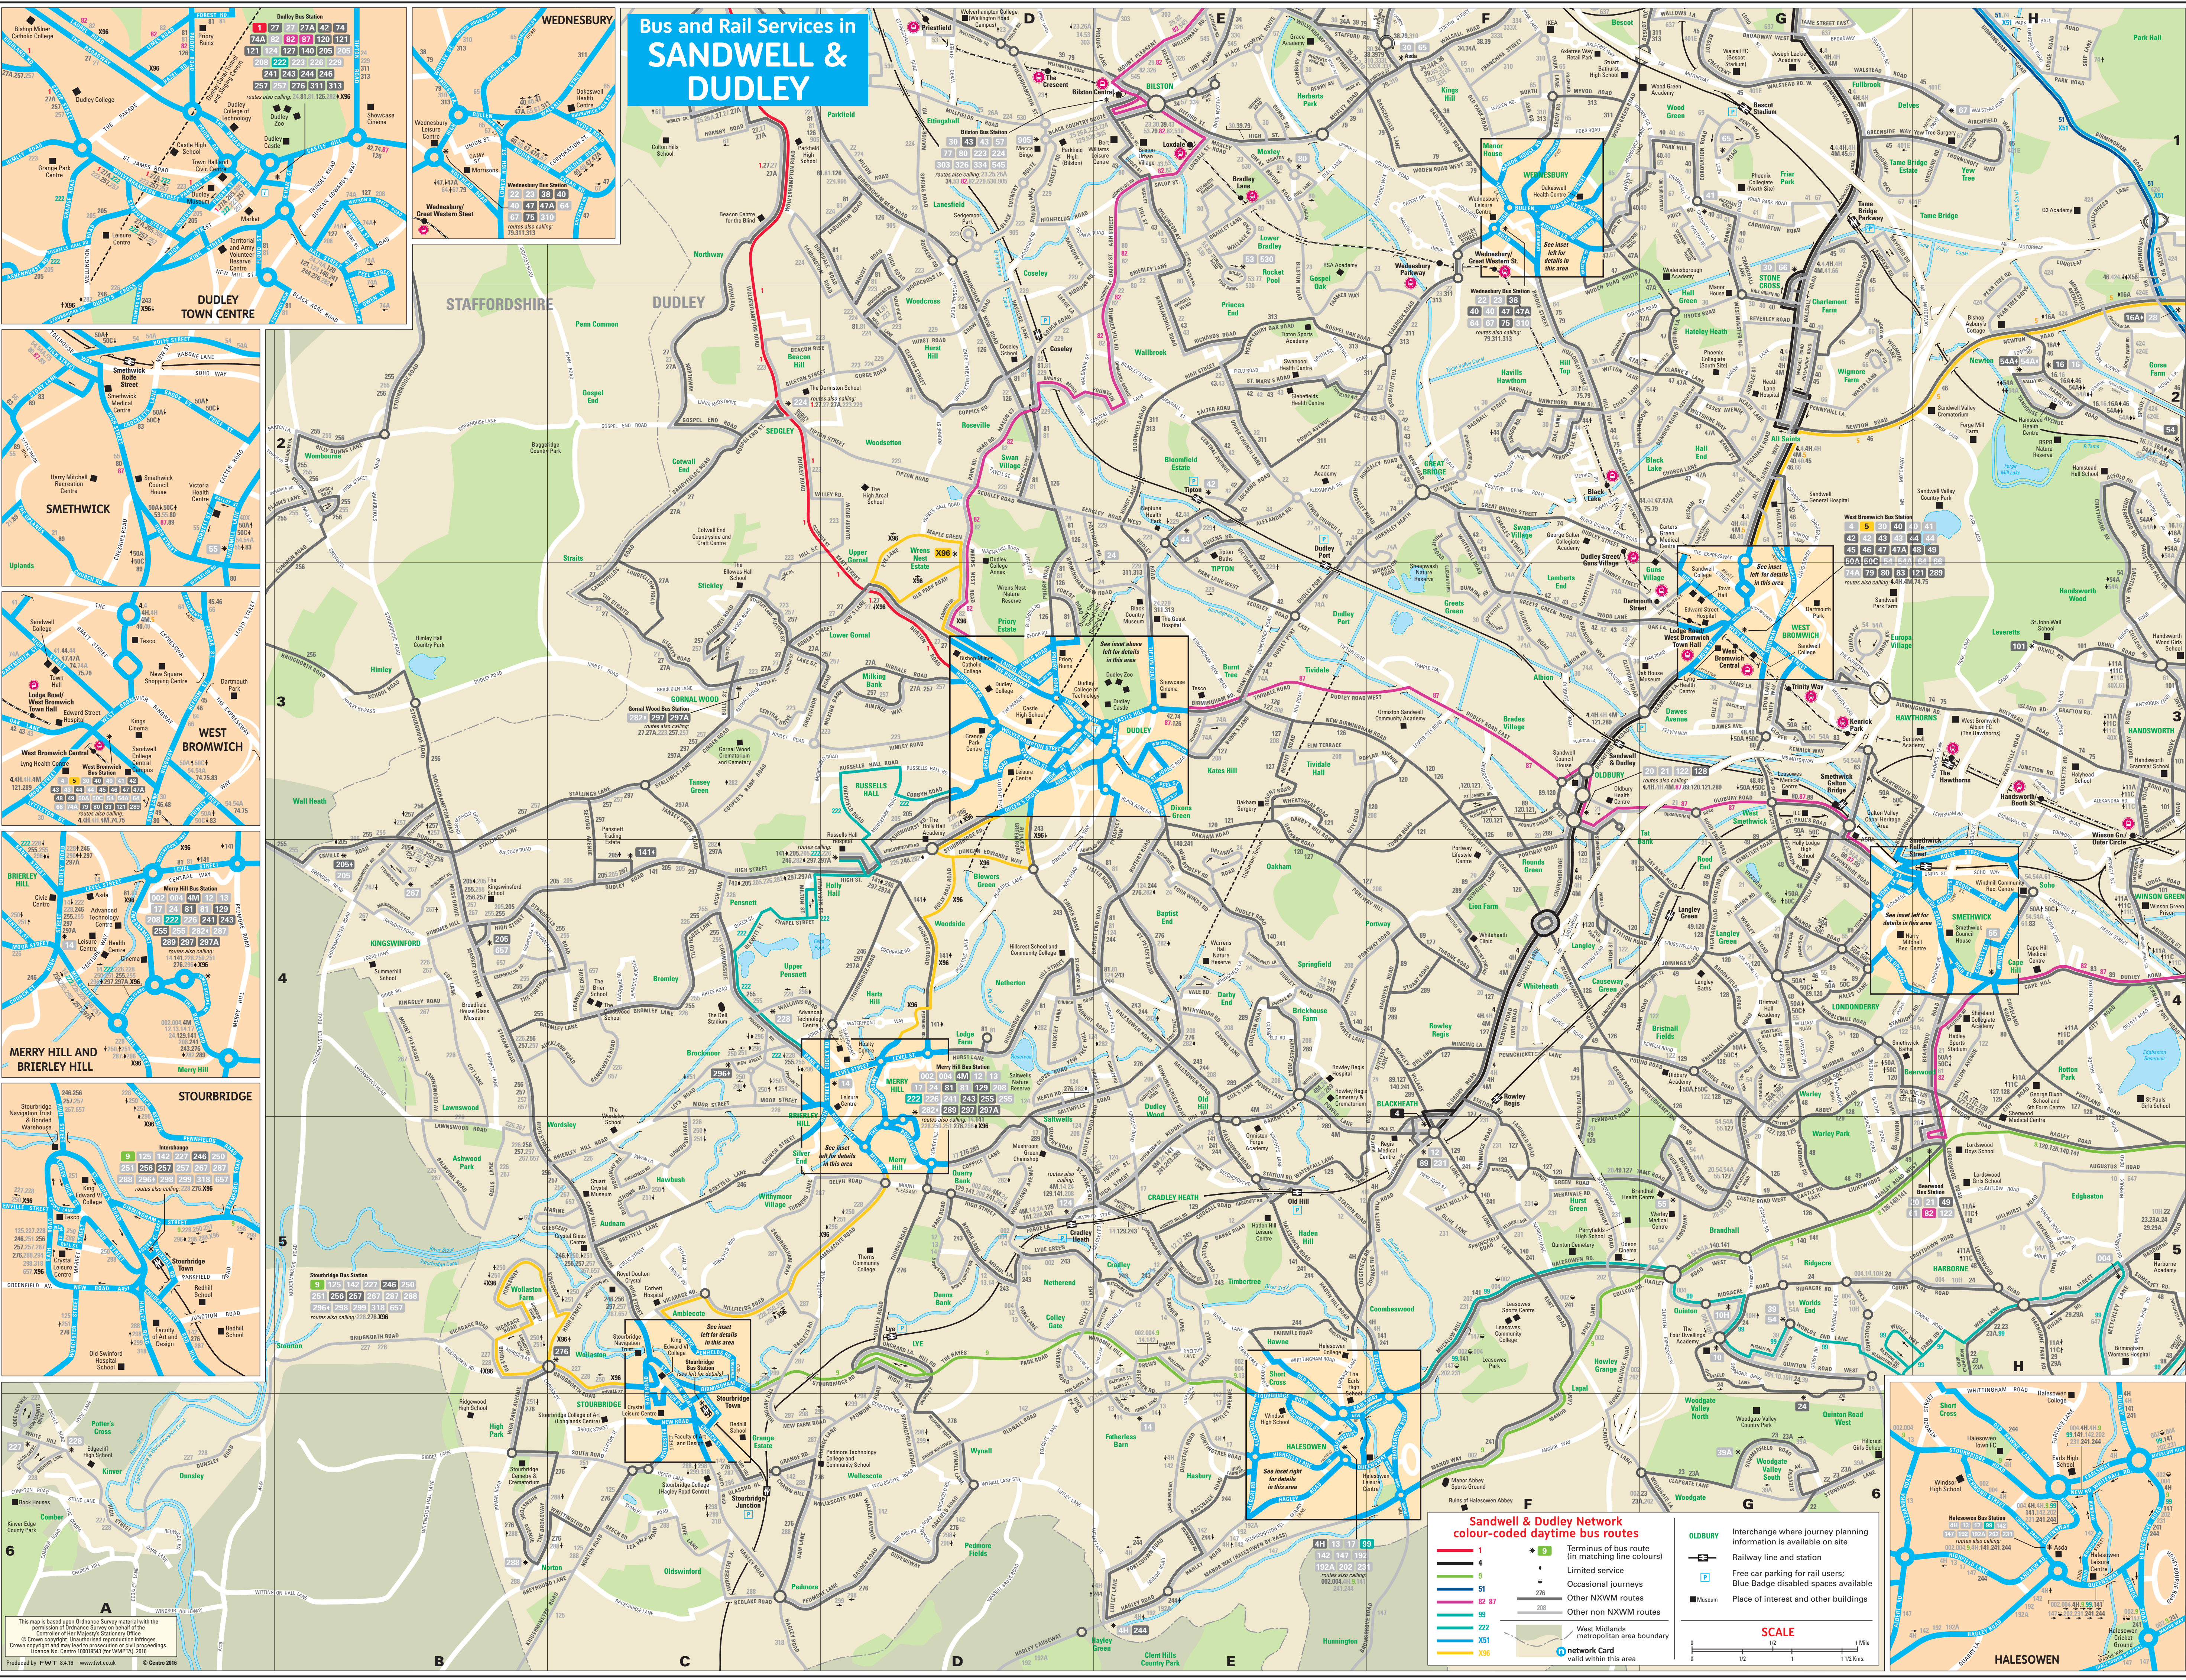

Bus and Rail Services in SANDWELL & DUDLEY

DUDLEY TOWN CENTRE

1 27 29 27A 42 74
74A 82 82 87 120 121
121 124 127 140 205 205
208 222 222 226 226
241 241 244 246
257 277 276 311 313
routes also calling: 181, 183, X96

WEDNESBURY

40 47 47A 60
67 75 310
routes also calling: 75, 311, 313

SMETHWICK

50A 50C
50A 50C 50A 50C
50A 50C 50A 50C
50A 50C 50A 50C
50A 50C 50A 50C

WEST BROMWICH

4.81, 4.81, 4.81
121, 208, 208
4.81, 4.81, 4.81
121, 208, 208
4.81, 4.81, 4.81
121, 208, 208

MERRY HILL AND BRIERLEY HILL

17 24 81 81 12 13
208 222 222 241 243
255 255 282A 287
289 297 297A
routes also calling: 181, X96

STOURBRIDGE

9 125 127 227 246 250
251 256 257 267 267 288
288 288 288 318 318 357
routes also calling: 227, X96

STOURBRIDGE

9 125 127 227 246 250
251 256 257 267 267 288
288 288 288 318 318 357
routes also calling: 227, X96

Sandwell & Dudley Network colour-coded daytime bus routes

- 1
- 4
- 9
- 51
- 82/87
- 92
- 222
- X51
- X96

3 Terminals of bus route (in matching line colours)
4 Limited service
5 Occasional journeys
6 Other NXWM routes
7 Other non NXWM routes

8 Railway line and station
9 Free car parking for rail users
10 Blue Badge disabled spaces available
11 Place of interest and other buildings

12 West Midlands metropolitan area boundary
13 Network Card valid within this area

SCALE
0 1/2 1 1 1/2 Miles
0 1/2 1 1 1/2 Kilometers