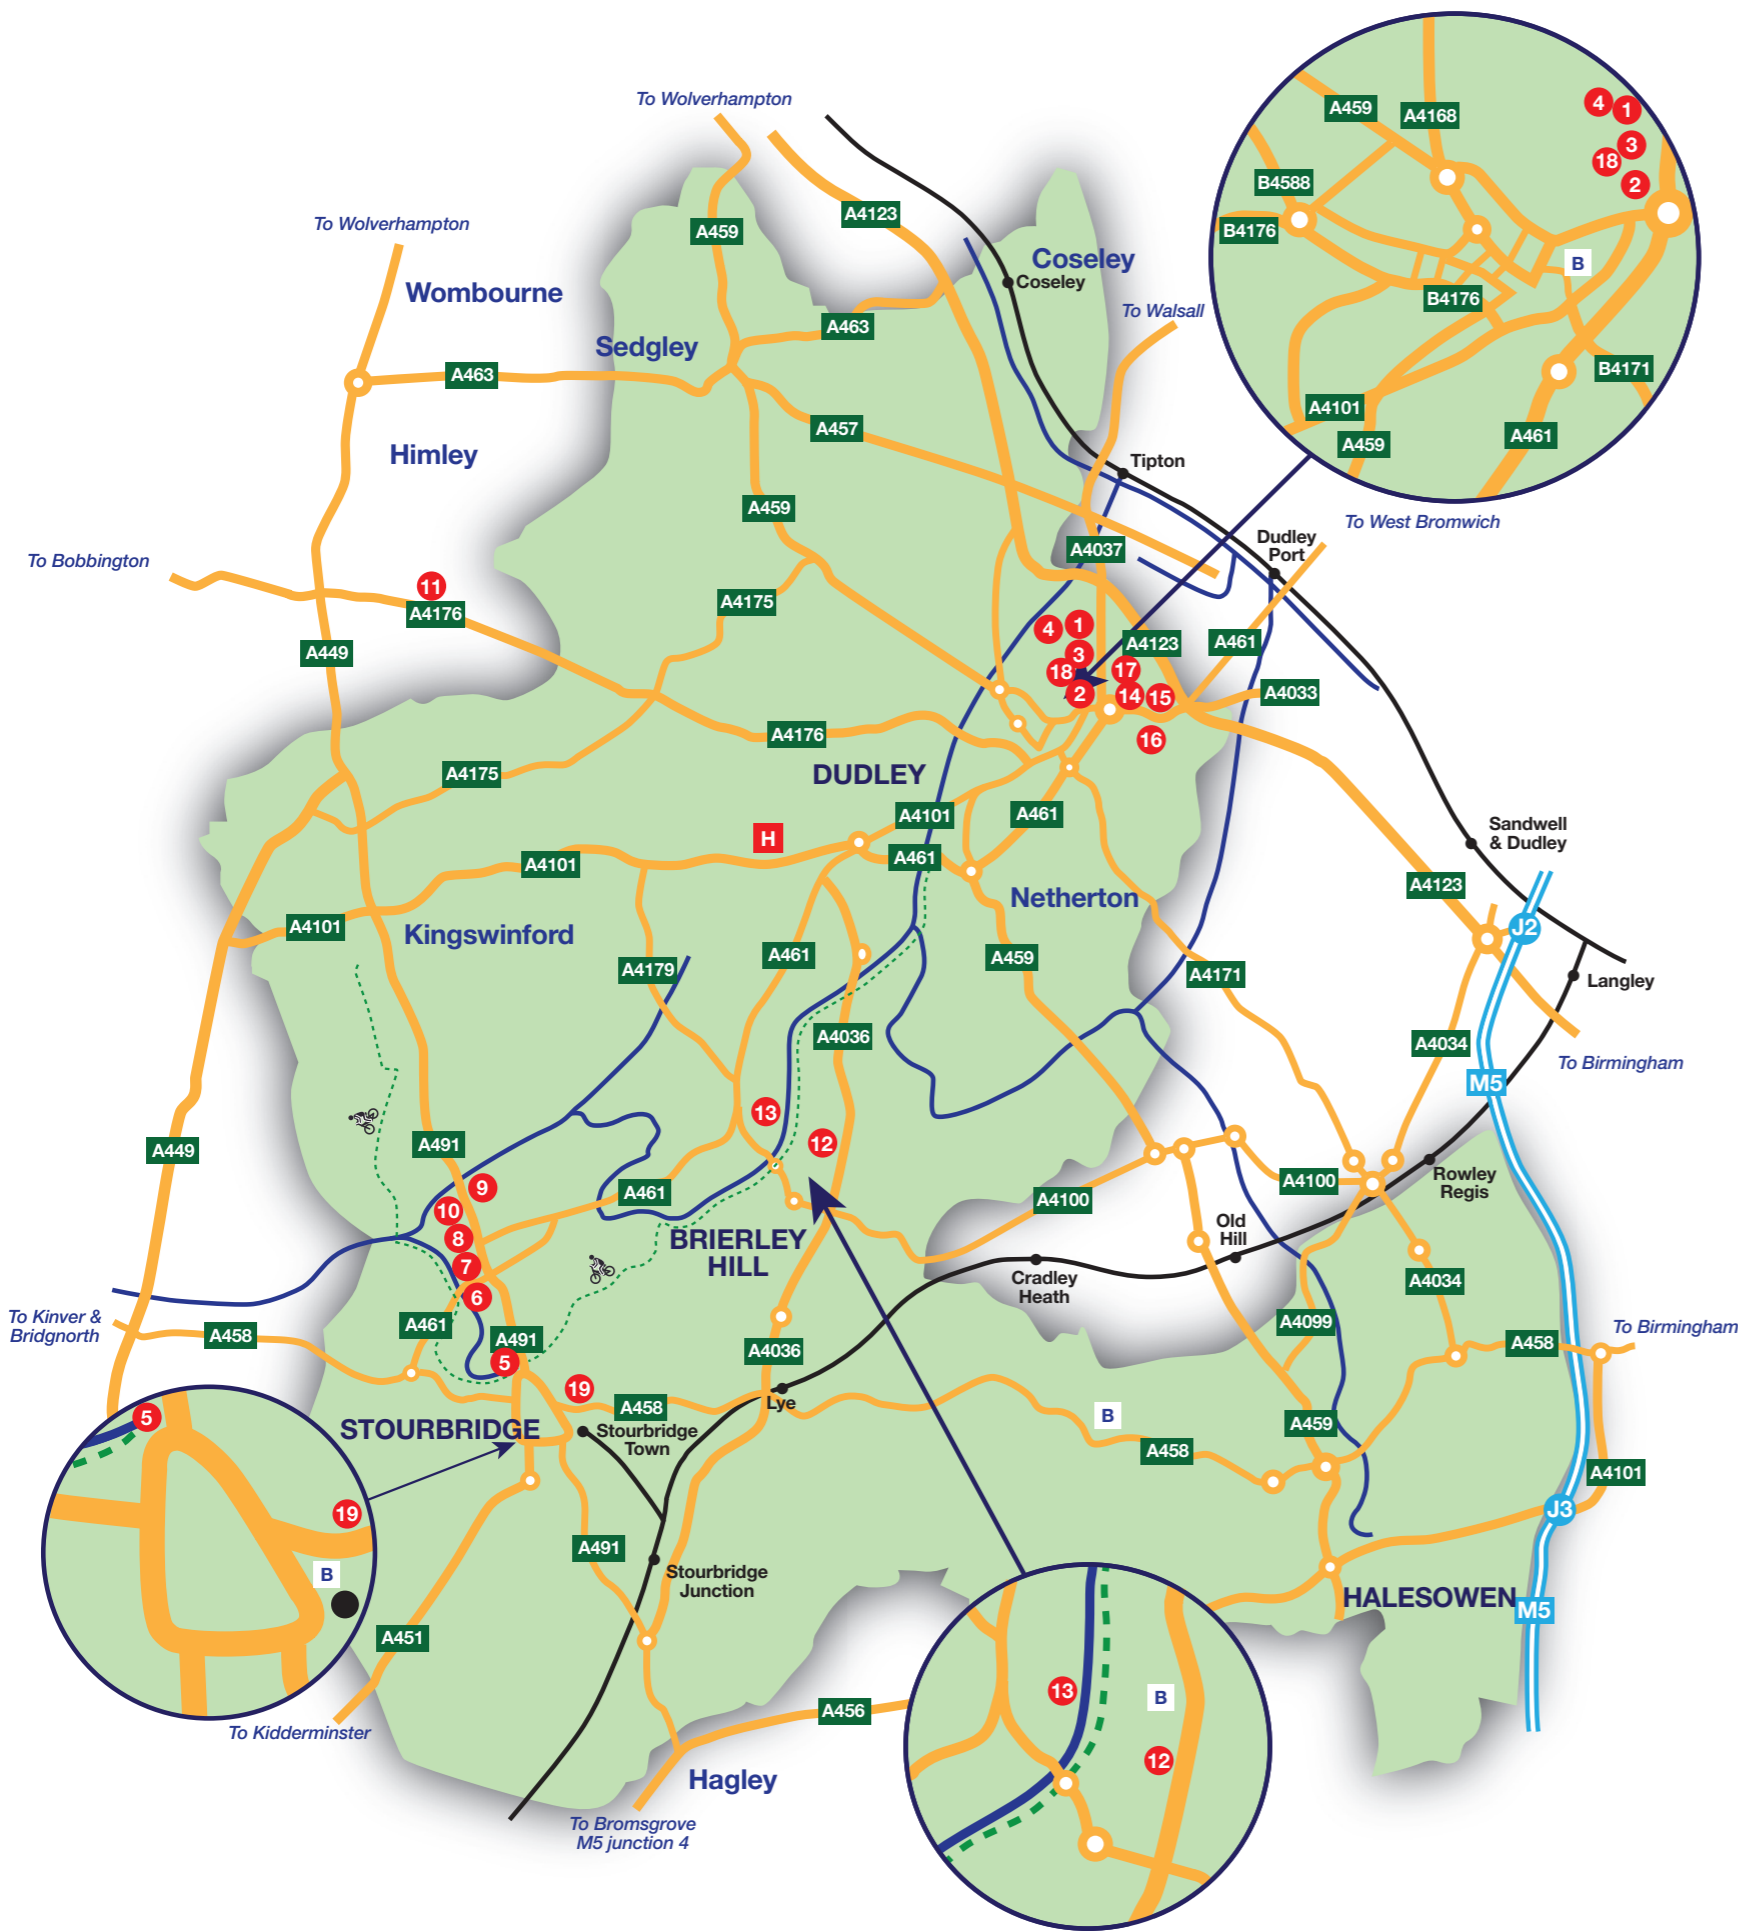

Discover Dudley Attractions location map

www.discoverdudley.org.uk

1. **1 Black Country Living Museum**
     Tipton Road, Dudley DY1 4SQ
     0121 557 9643
     www.bclm.com
   - **2 Dudley Zoological Gardens & Castle**
     Castle Hill, Dudley DY1 4SQ (Sat Nav)
     01384 215313
     www.dudleyzoo.org.uk
   - **3 The Archives and Local History Centre**
     Tipton Road, Dudley DY1 4SQ
     01384 812770
     www.dudley.gov.uk/resident/libraries-archives/
   - **4 Dudley Canal & Tunnel Trust**
     Birmingham New Road, Dudley DY1 4SB
     0121 557 6265
     www.dudleycanaltrust.org.uk
   - **5 The Black Countryman Canal Trips**
     Canal Company Office
     2 Canal Street, Stourbridge DY8 4LU
     01384 375912
     www.canalboattripsstourbridge.co.uk
   - **6 Ruskin Glass Centre & Glasshouse Heritage Centre**
     Wollaston Road, Amblecote, Stourbridge DY8 4HF
     01384 399400
     www.ruskinglasscentre.co.uk
   - **7 Plowden & Thompson/Tudor Crystal**
     Stewkins, Stourbridge DY8 4YN
     01384 392525
     www.plowden-thompson.com
   - **8 The Lace Guild**
     The Hollies, 53 Audnam, Stourbridge DY8 4AE
     01384 390739
     www.laceguild.org
   - **9 Red House Glass Cone**
     High Street, Wordsley, Stourbridge DY8 4AZ
     01384 812750
     www.dudley.gov.uk/see-and-do/museums
   - **10 White House Cone Museum of Glass**
     High Street, Wordsley, Stourbridge DY8 4FB
     www.britishglassfoundation.org.uk
   - **11 Himley Hall & Park**
     Dudley DY3 4DF
     01384 817817
     www.himleyhallandpark.co.uk
   - **12 intu Merry Hill**
     Brierley Hill, West Midlands DY5 1QX
     01384 487960
     <http://intu.co.uk/merryhill>
   - **13 Copthorne Hotel**
     The Waterfront, Level Street, Brierley Hill DY5 1UR
     01384 482882
     www.millenniumhotels.co.uk/copthornewdudley
   - **14 Castlegate**
     Cinema, pubs/restaurants
   - **15 Village Hotel**
     Castlegate Drive, Dudley DY1 4TB
     01384 888830
     village-hotels.co.uk
   - **16 Quality Hotel**
     Birmingham Road, Dudley DY1 4RN
     01384 458070
     www.qualityhoteldudley.co.uk
   - **17 Premier Inn, Dudley**
     Castlegate Business Park, Dudley DY1 4TA
     0871 527 9420
     www.premierinn.com
   - **18 Travelodge**
     Discovery Way, Dudley DY1 4AL
     0871 984 8484
     www.travelodge.com
   - **19 Premier Inn, Stourbridge**
     Birmingham Street, Stourbridge DY8 1JR
     0871 527 9482
     www.premierinn.com
2. Further details of accommodation including bed and breakfasts can be found at discoverdudley.org.uk or call Dudley Council Plus on 0300 555 2345
3. **Travelling to and through Dudley**
4. **By bus**
   256 and 257
   Stourbridge to Kingswinford
   126, 246, 87 and X96
   From Dudley
5. **By train**
   For information on train times and train timetables visit www.thetrainline.com or www.nationalrail.co.uk
   The nearest train station is Stourbridge Junction and Stourbridge Town for Stourbridge and Sandwell and Dudley, Dudley Port and Tipton for Dudley.
6. **By road**
   M5
   Junction 2 - to Dudley
   Junction 3 - to Halesowen
   Junction 4 - to Stourbridge

KEY

- Russell's Hall Hospital
- Railway line
- Cycle route
- Main bus station (see insets)
- Canal