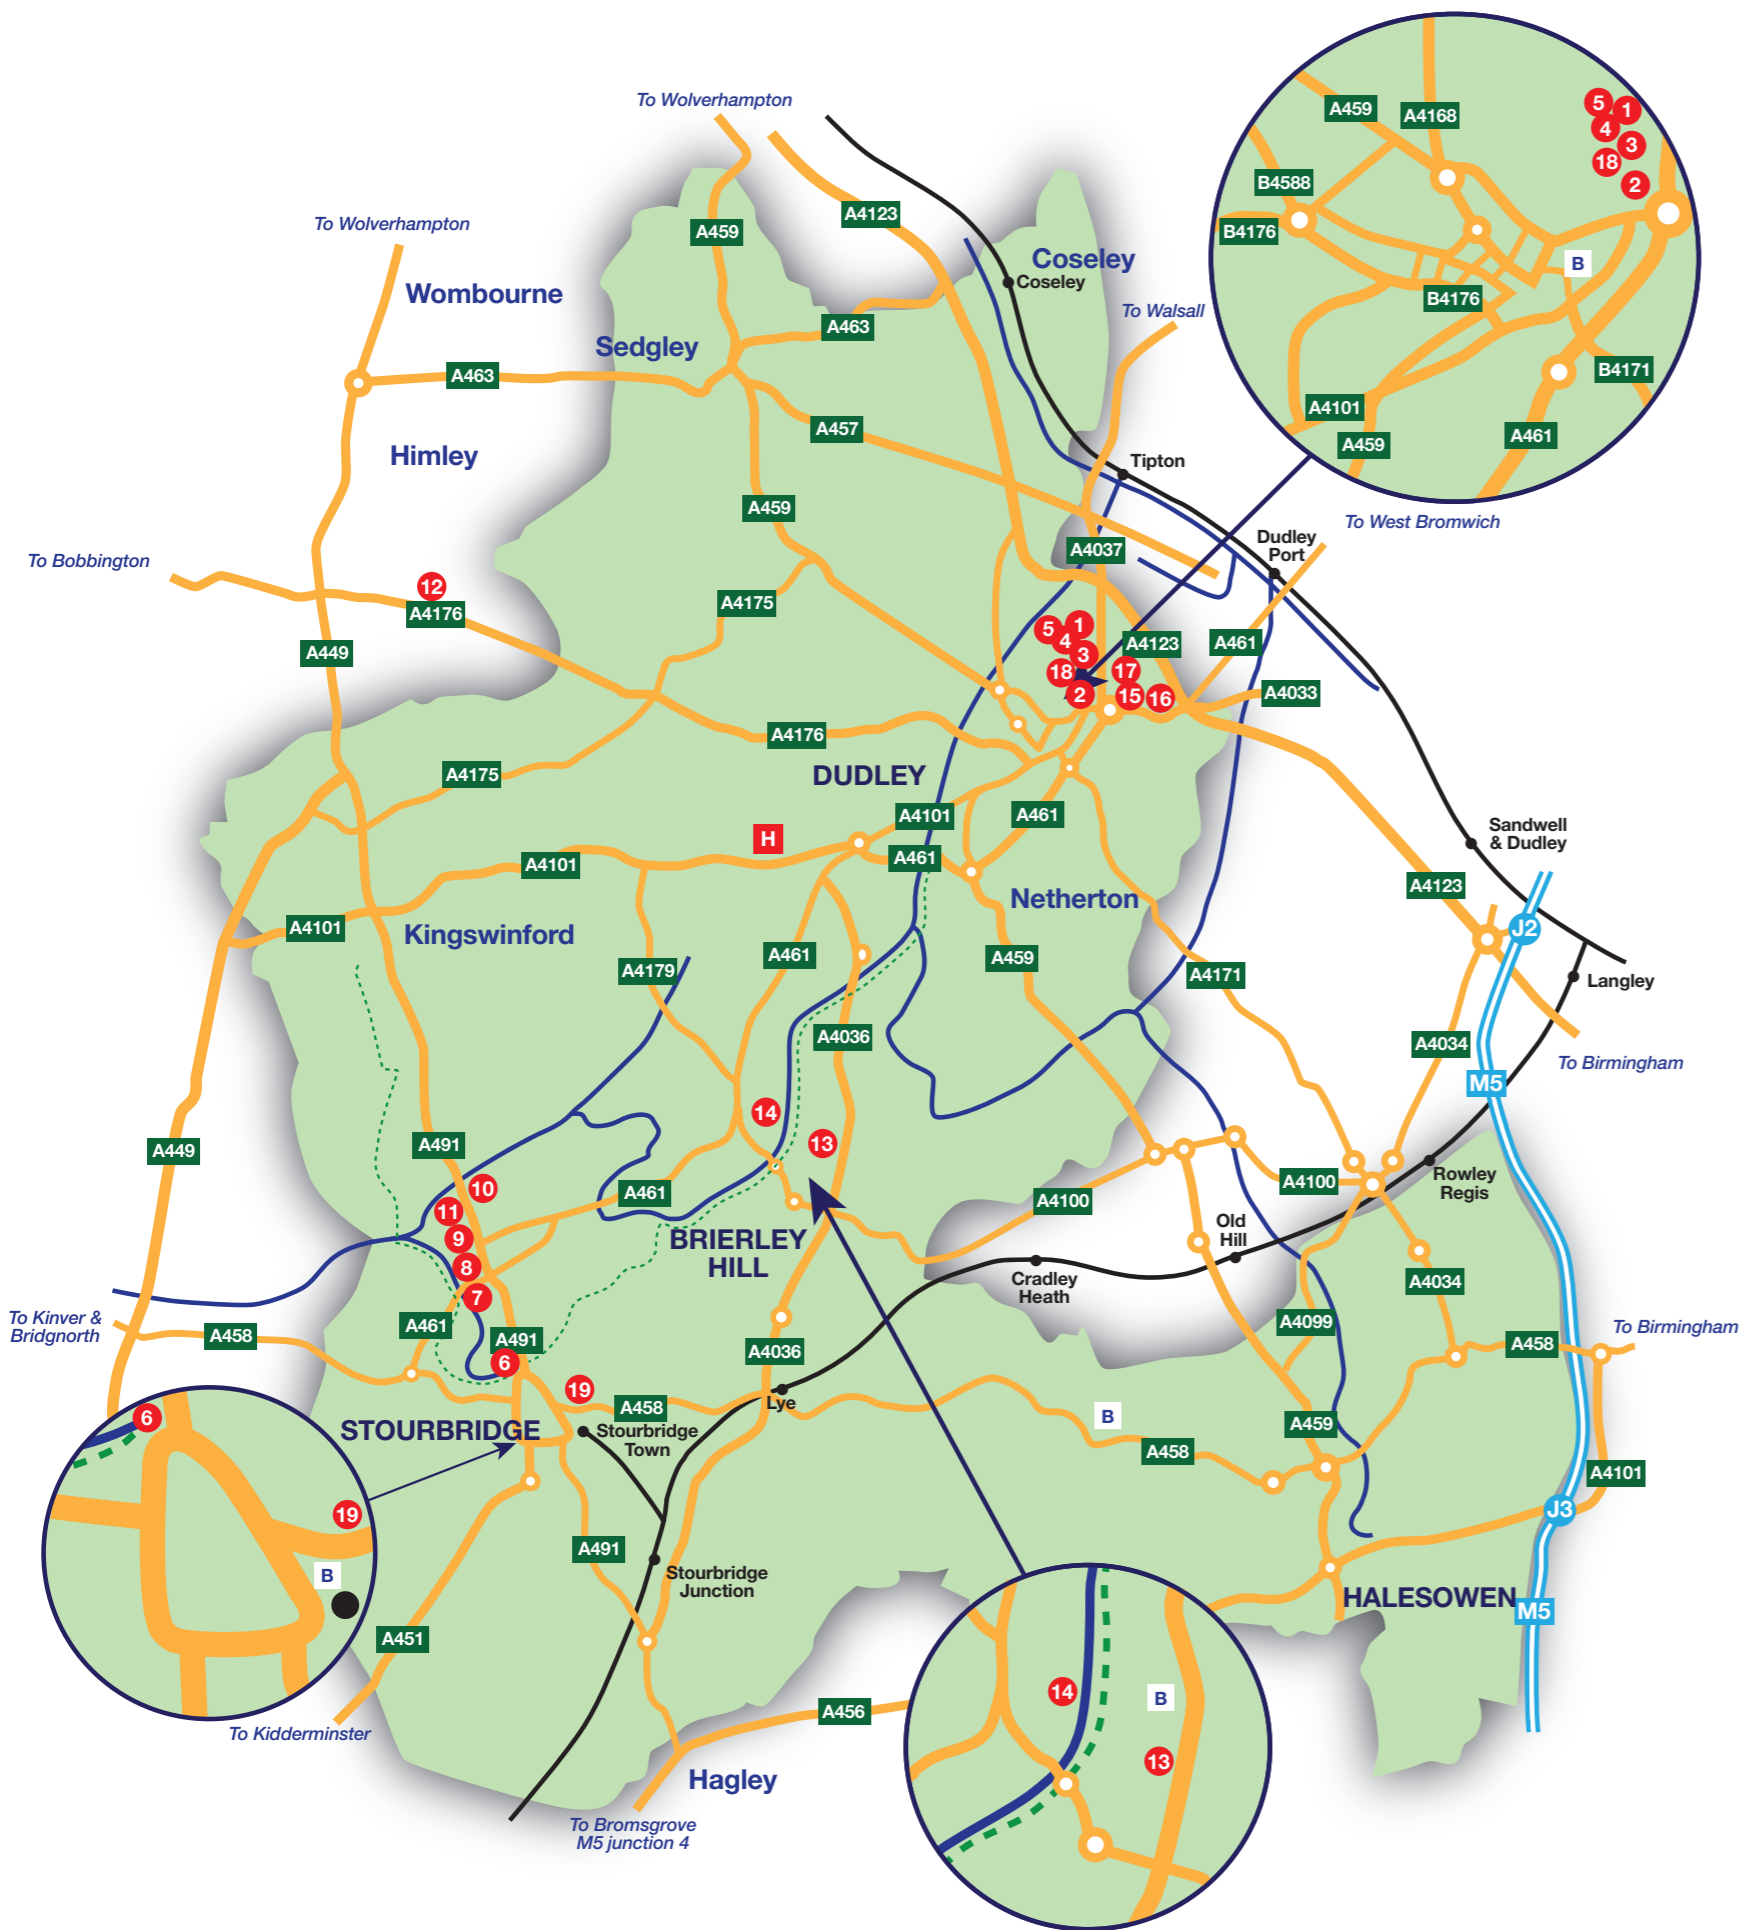

Discover Dudley Attractions location map

1 Black Country Living Museum

Tipton Road, Dudley DY1 4SQ

0121 557 9643

www.bclm.com

2 Dudley Zoological Gardens & Castle

Castle Hill, Dudley DY1 4SQ (Sat Nav)

01384 215313

6, 8, 126, X7 and X8

From Dudley

By train

For information on train times and train timetables visit

www.thetrainline.com or www.nationalrail.co.uk

The nearest train station is Stourbridge Junction and Stourbridge Town for Stourbridge and Sandwell and Dudley, Dudley Port and Tipton for Dudley.

By road

M5

Junction 2 - to Dudley

Junction 3 - to Halesowen

Junction 4 - to Stourbridge

KEY

H Russell's Hall Hospital

—●— Railway line

Cycle route

Main bus station (see insets)

Canal

www.discoverdudley.org.uk